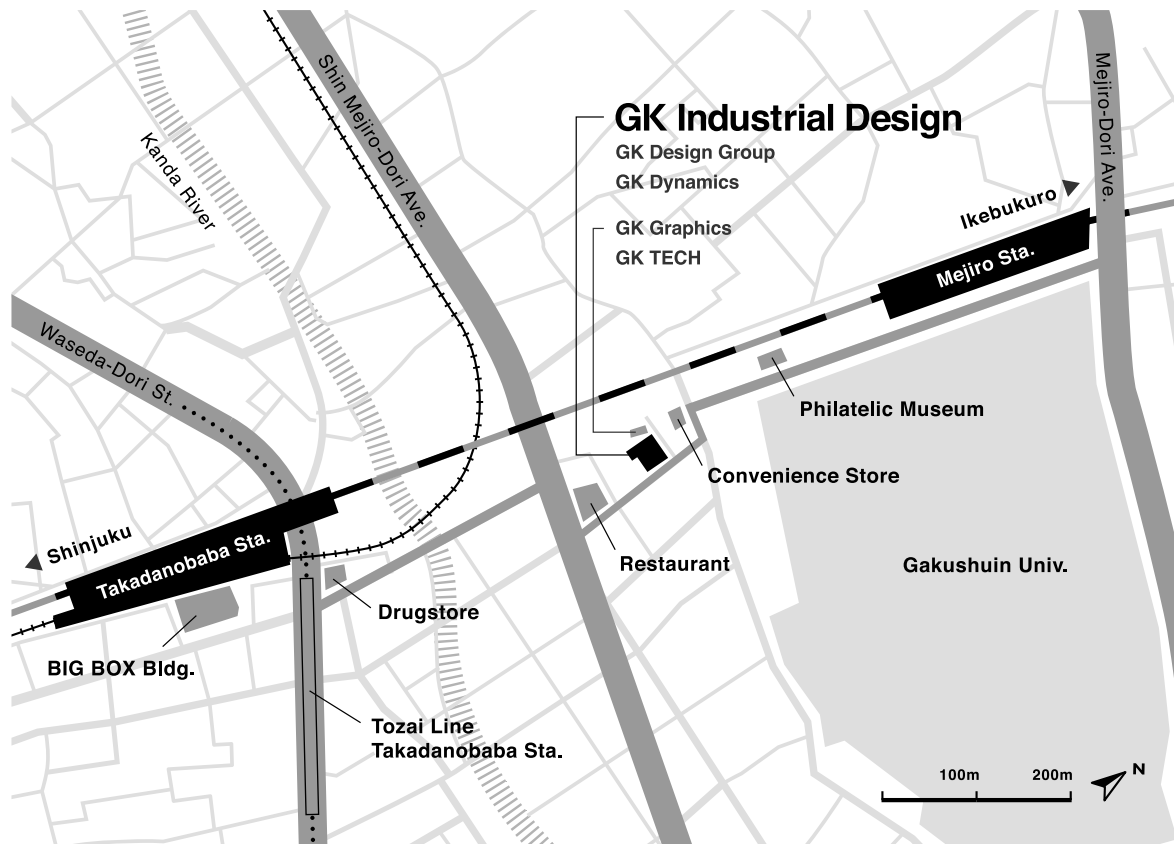

# GK Industrial Design Incorporated

San-ai Bldg. 3-30-14 Takada,

Toshima-ku, Tokyo, Japan 171-0033

Phone 81-3-5954-7741 Fax 81-3-5954-4420

- JR Yamanote Line Mejiro Sta.
- JR Yamanote Line Takadanobaba Sta.(Exit Wasedaguchi)
- Seibu shinjuku Line Takadanobaba Sta.(Exit Wasedaguchi)
- Tokyo Metro Tozai Line Takadanobaba Sta.(Exit 2)