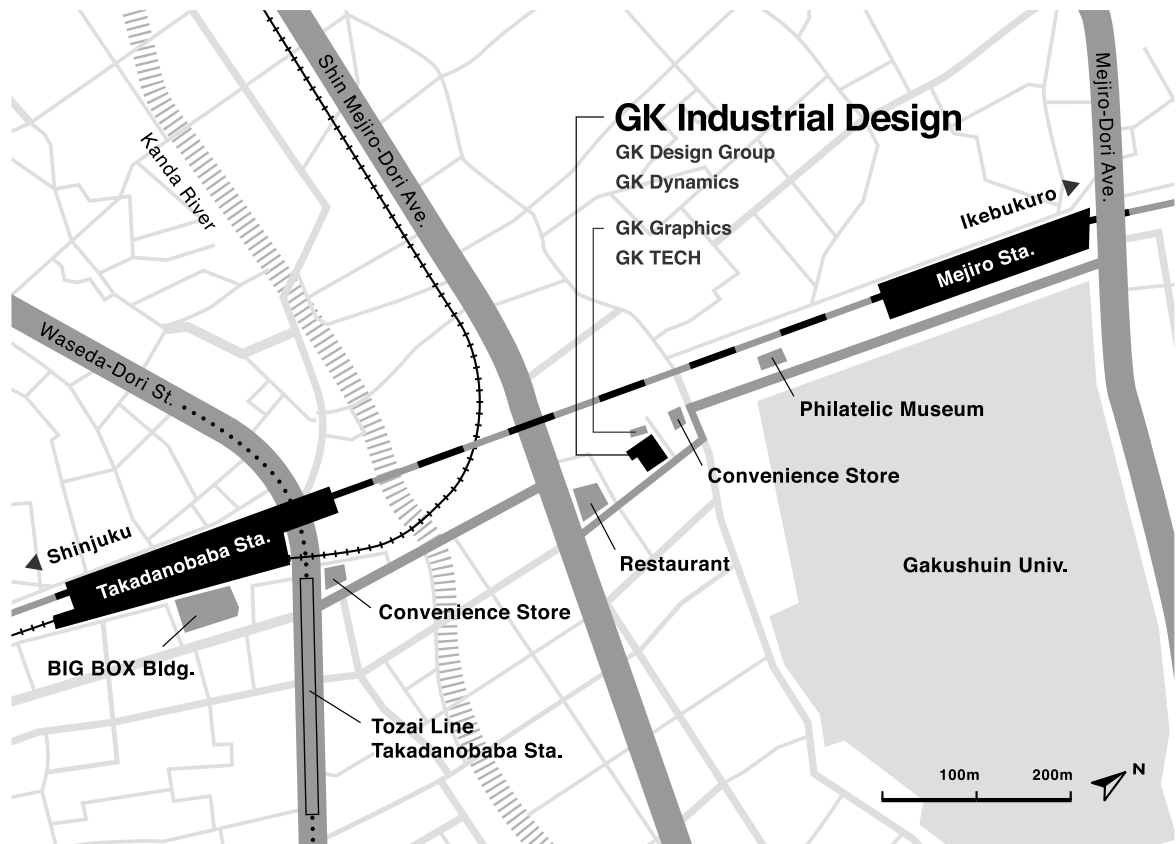

GK Industrial Design Incorporated

San-ai Bldg. 3-30-14 Takada,
Toshima-ku, Tokyo, Japan 171-0033
Phone 81-3-5954-7741 Fax 81-3-5954-4420

- JR Yamanote Line Mejiro Sta.
- JR Yamanote Line Takadanobaba Sta.(Exit Wasedaguchi)
- Seibu shinjyuku Line Takadanobaba Sta.(Exit Wasedaguchi)
- Tokyo Metro Tozai Line Takadanobaba Sta.(Exit 2)