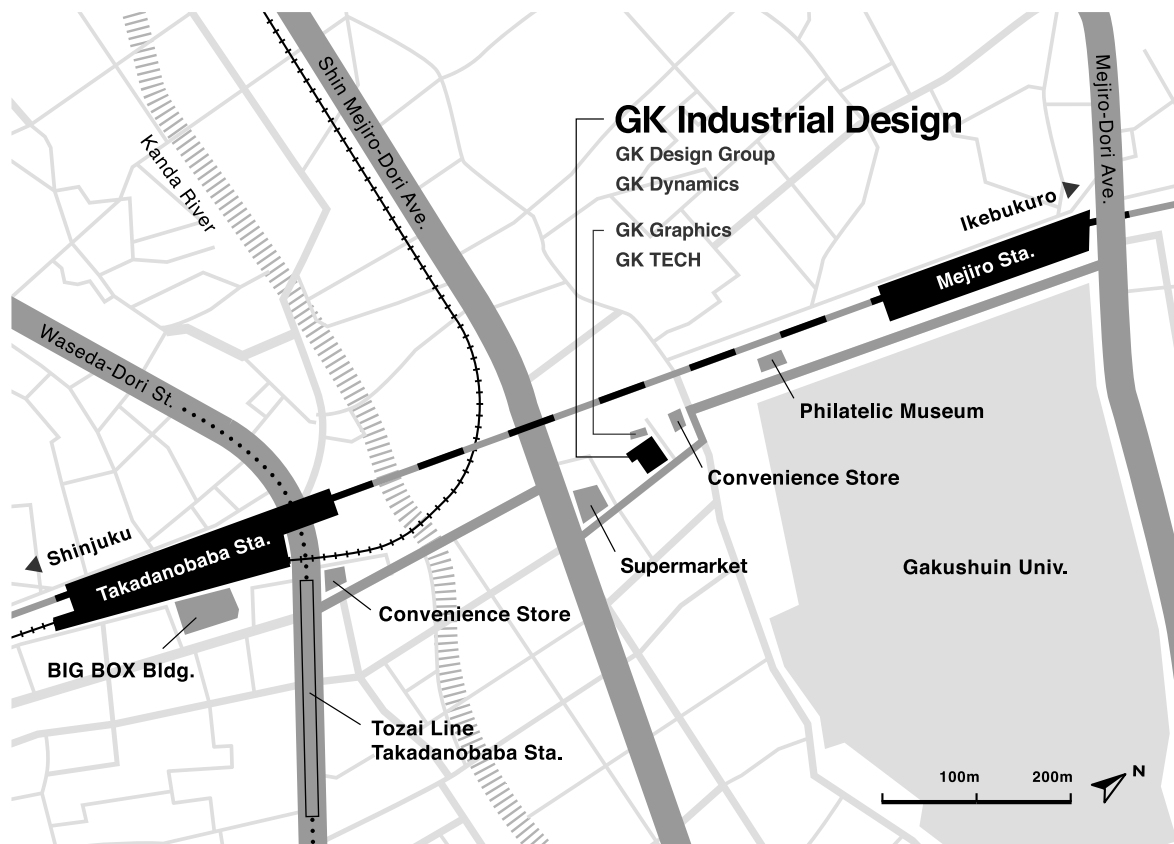

GK Industrial Design Incorporated

San-ai Bldg. 3-30-14 Takada,
Toshima-ku, Tokyo, Japan 171-0033
Phone 81-3-5954-7741 Fax 81-3-5954-4420

- JR Yamanote Line Mejiro Sta.
- JR Yamanote Line Takadanobaba Sta.(Exit Wasedaguchi)
- Seibu shinjuku Line Takadanobaba Sta.(Exit Wasedaguchi)
- Tokyo Metro Tozai Line Takadanobaba Sta.(Exit 2)